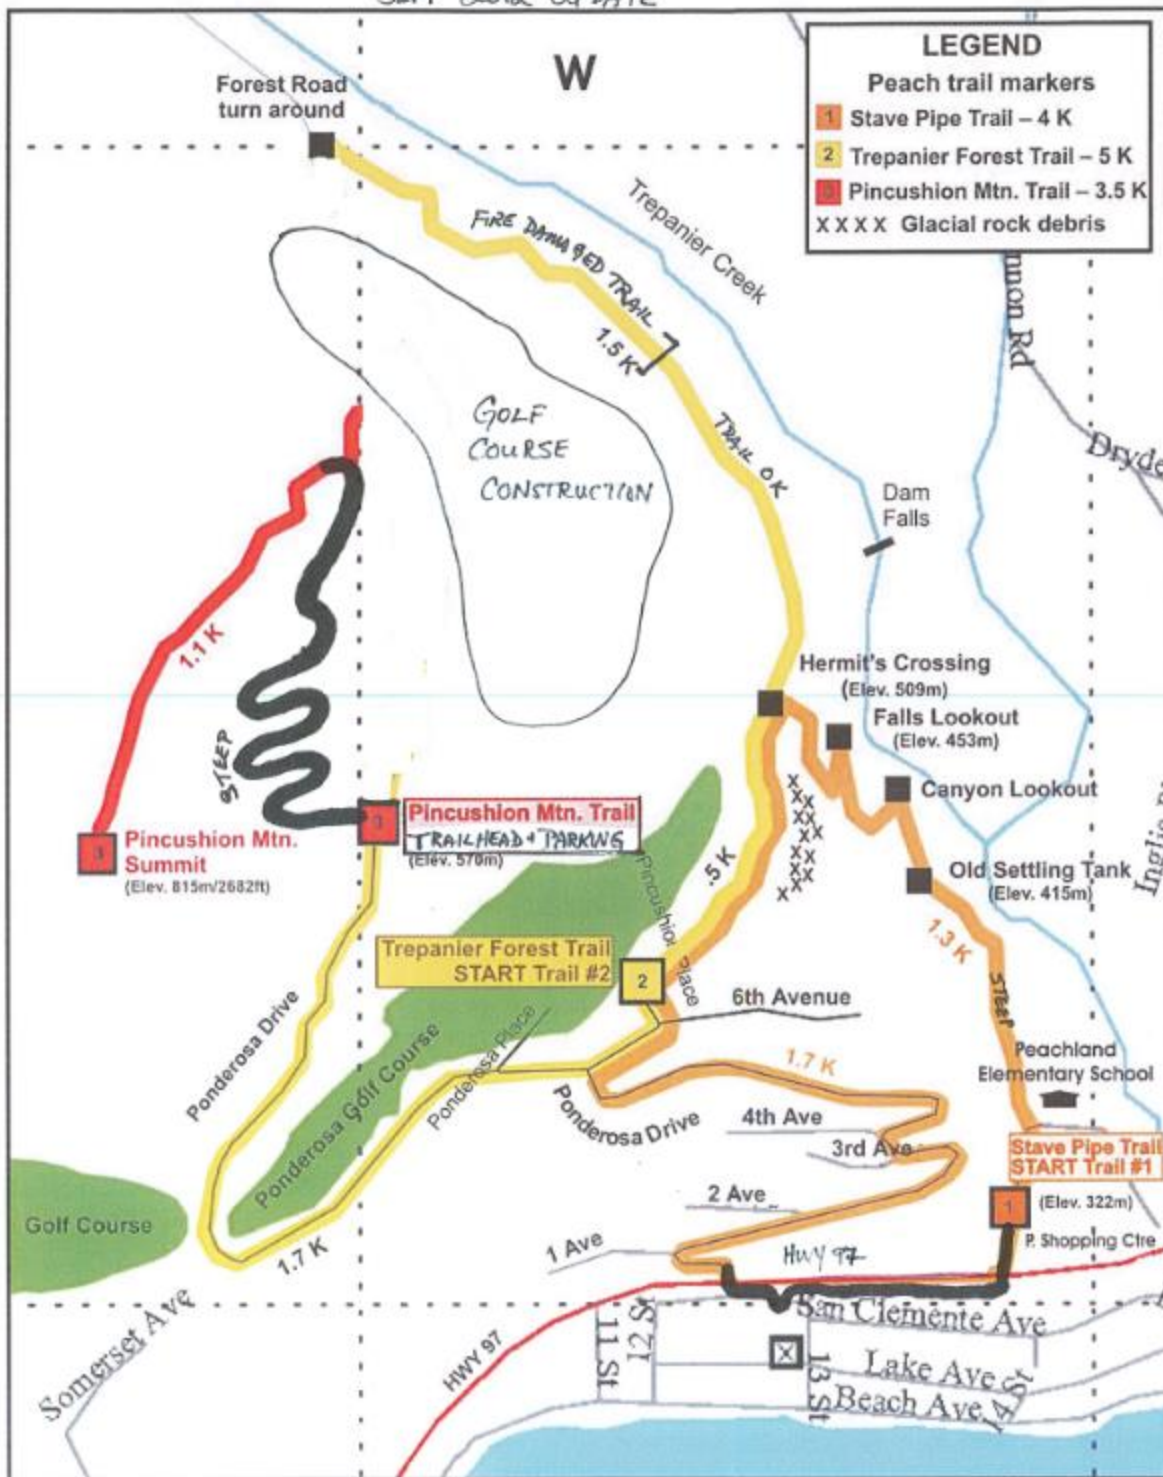

SEPT 2012 UPDATE

Pincushion & Trepanier Trails- Peachland BC