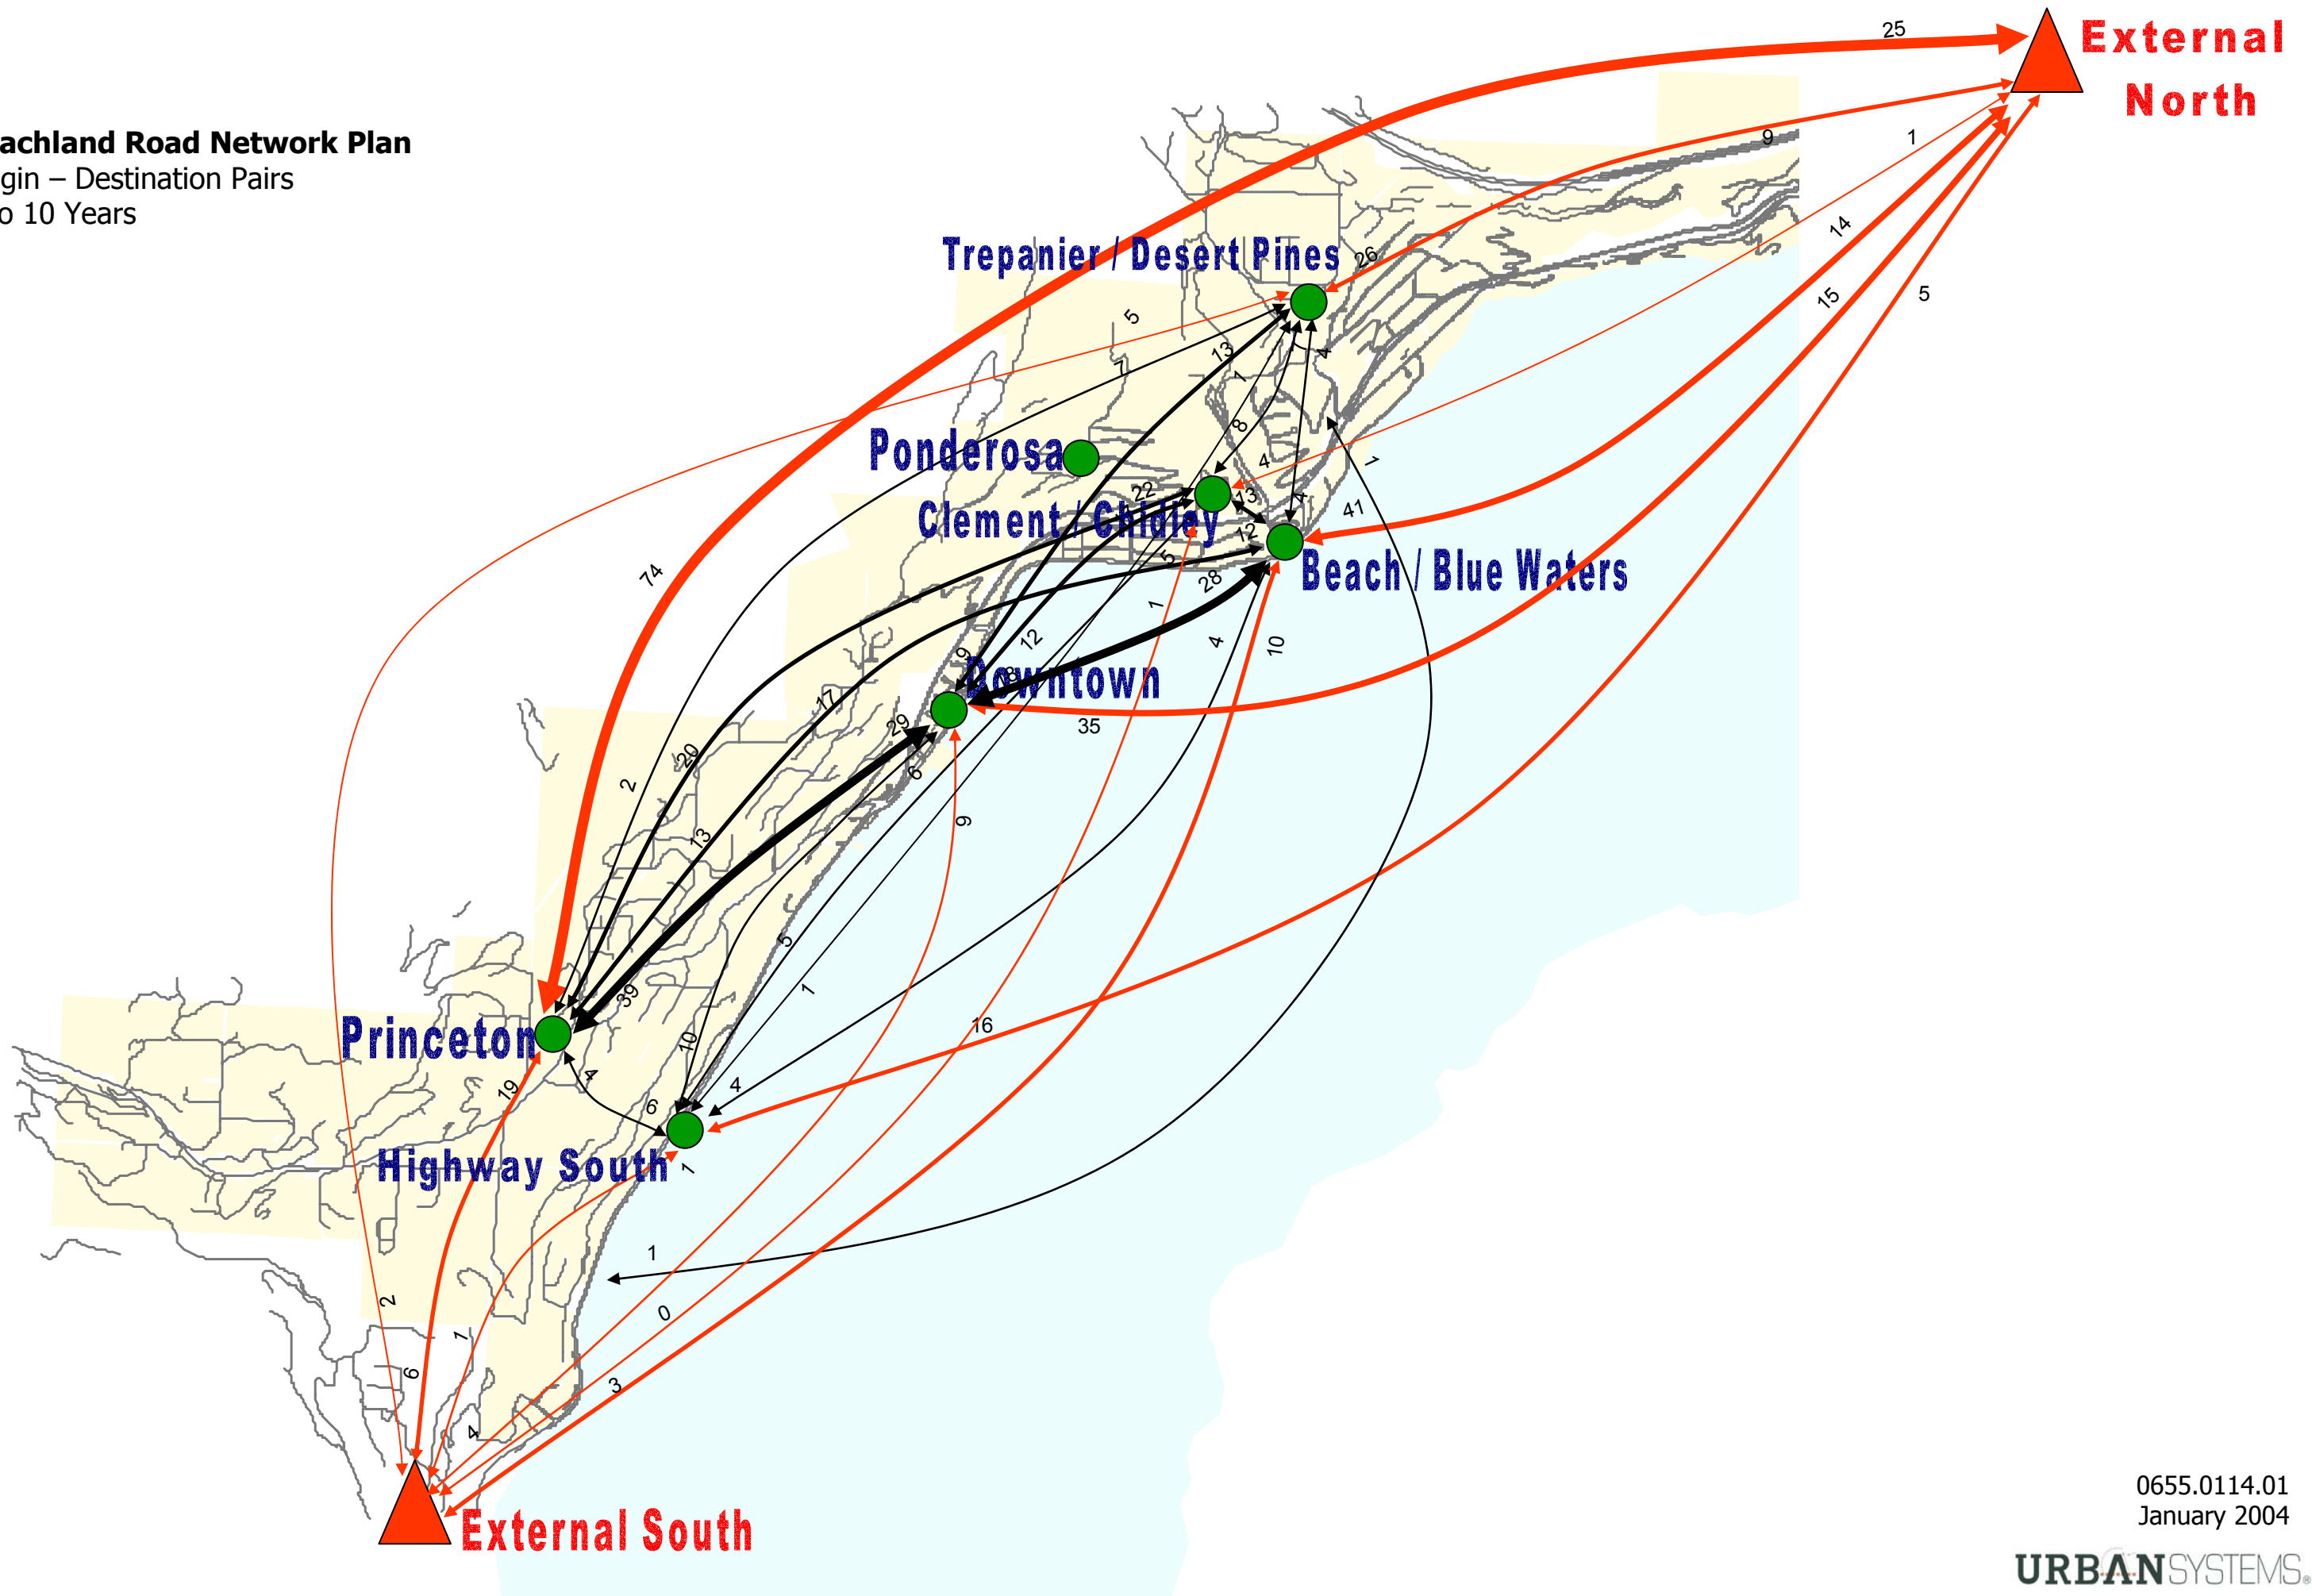

**Peachland Road Network Plan**  
Origin – Destination Pairs  
0 to 10 Years

**Peachland Road Network Plan**  
 Origin – Destination Pairs  
 11 to 20 Years